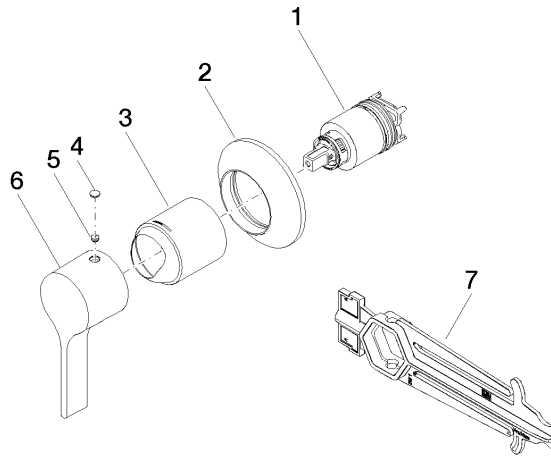

36 060 809

- cover plate 80 x 80 mm

	Chrome	36 060 809-00
	Brushed Platinum	36 060 809-06
	Platinum	36 060 809-08
	Dark Chrome	36 060 809-19
	Brushed Durabronze (23kt Gold)	36 060 809-28
	Brushed Bronze	36 060 809-42
	Brushed Champagne (22kt Gold)	36 060 809-46
	Champagne (22kt Gold)	36 060 809-47
	Brushed Dark Platinum	36 060 809-99

Required miscellaneous

Concealed wall-mounted single-lever mixer - 35 860 970 90

- max. recess depth 95 mm
- min. recess depth 80 mm

VAIA Concealed single-lever mixer with cover plate - Chrome

VAIA

36 060 809

Certificates

LGA_29905.

36 060 809

Spare parts list

No.	Item Number	Name	Quantity used	Delivery time
1	90 15 05 064 01 90	cartridge	1	2
2	90 27 80 032 00-00	rosette	1	10
3	09 11 02 293-00	cover	1	10
4	90 31 20 087 00-00	plug	1	10
5	90 31 11 063 00 90	pin	1	2
6	09 20 80 021-00	handle	1	10
7	90 30 09 064 00 90	key	1	2